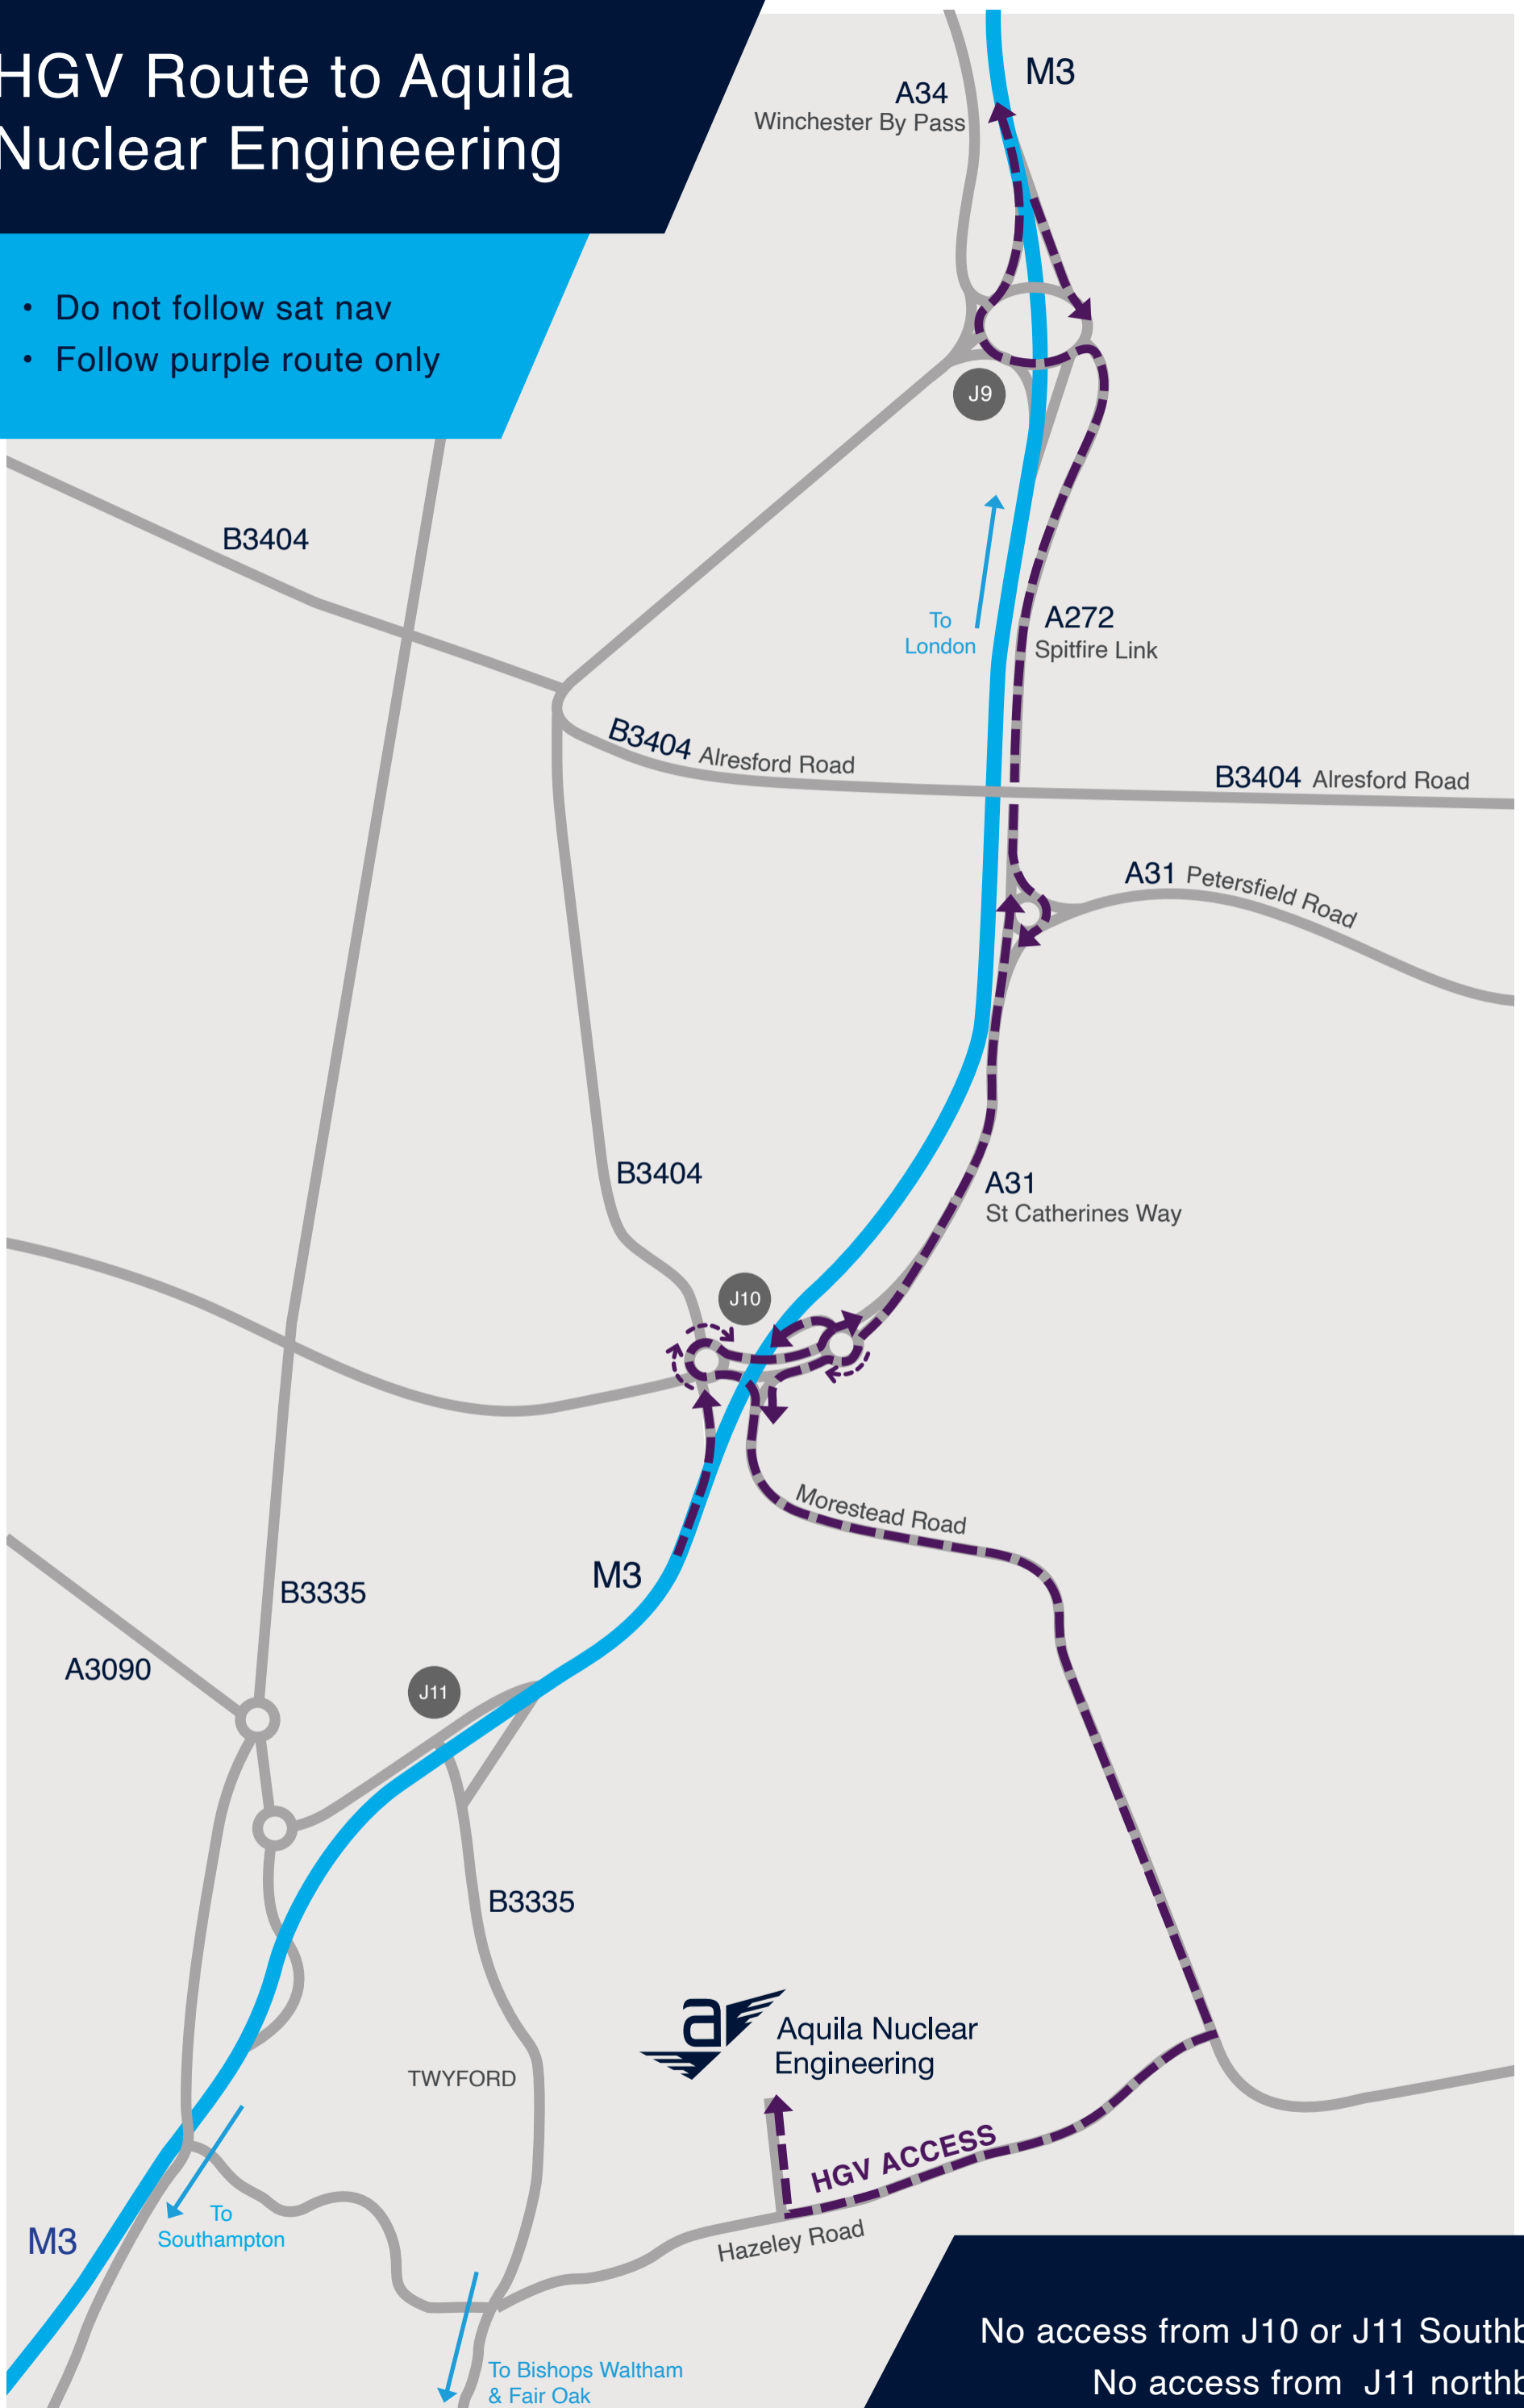

HGV Route to Aquila Nuclear Engineering

- Do not follow sat nav
- Follow purple route only

HGV ACCESS

No access from J10 or J11 Southbound
No access from J11 northbound